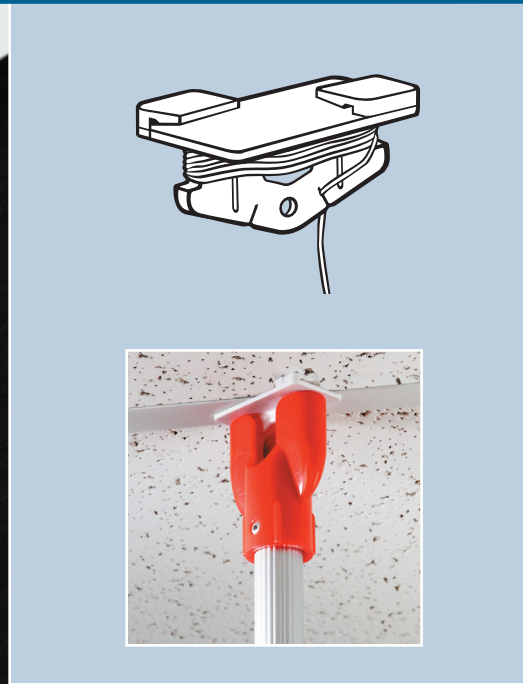

Sure-Twist® Ceiling Clip

Features and Benefits

- ◆ Locks into place with an audible “click”
- ◆ Patented twist and lock design easily installs onto standard 1” ceiling grid
- ◆ Barbed clear monofilament or white cord available in 4’, 6’ and 8’ lengths
- ◆ Compatible with Installation Poles
- ◆ White ABS
- ◆ Packaged: 100/bag

Twist-and lock design snaps into place

The Sure-Twist® Ceiling Clip locks into place with an audible “click” for a clear signal that hanging banners and other displays are securely attached. Available with a variety of cord lengths and colors to suit any store interior.